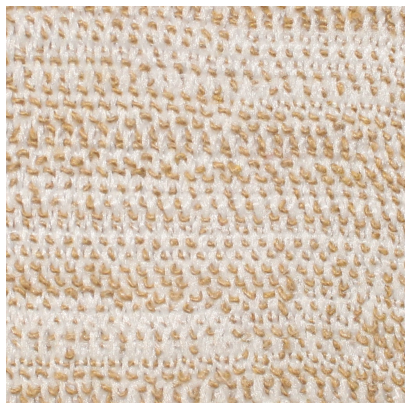

## DETAILED SPECS

<b>Textile Type</b>	Box Sock
<b>Contents</b>	90% Polyester 10% Lycra
<b>Dimensions</b>	Made To Order
<b>Abrasion</b>	N/A
<b>Flammability</b>	CAL 117-2013 NFPA 260 Class 1
<b>Stain Protection</b>	Washable
<b>Backing</b>	Not Applicable
<b>End Use</b>	Box Sock
<b>Pattern Direction</b>	N/A