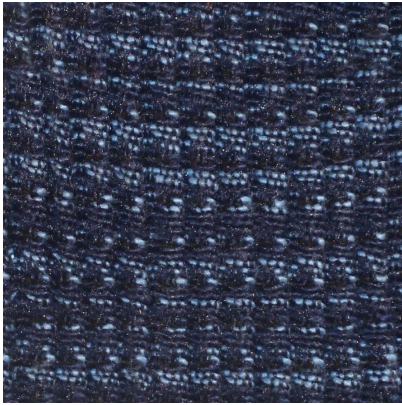

[109840](#)

**DETAILED SPECS**

<b>Textile Type</b>	Box Sock
<b>Contents</b>	90% Polyester 10% Lycra
<b>Dimensions</b>	Made To Order
<b>Abrasion</b>	N/A
<b>Flammability</b>	CAL 117-2013 NFPA 260 Class 1
<b>Stain Protection</b>	Washable
<b>Backing</b>	Not Applicable
<b>End Use</b>	Box Sock
<b>MOQ</b>	300
<b>Pattern Direction</b>	N/A
<b>Care Codes</b>	C