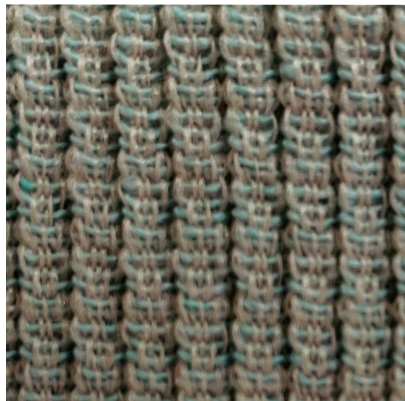

## DETAILED SPECS

<b>Textile Type</b>	Box Sock
<b>Contents</b>	90% Polyester 10% Lycra
<b>Dimensions</b>	Made To Order
<b>Flammability</b>	CAL 117-2013 NFPA 260 Class 1
<b>Stain Protection</b>	Washable
<b>Backing</b>	Not Applicable
<b>End Use</b>	Box Sock
<b>Pattern Direction</b>	N/A
<b>Care Codes</b>	C