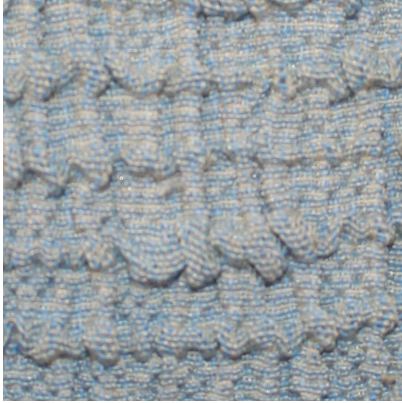

[109824](#)

DETAILED SPECS

Textile Type	Box Sock
Contents	90% Polyester 10% Lycra
Dimensions	Made To Order
Abrasion	N/A
Flammability	CAL 117-2013 NFPA 260 Class 1
Stain Protection	Washable
Backing	Not Applicable
End Use	Box Sock